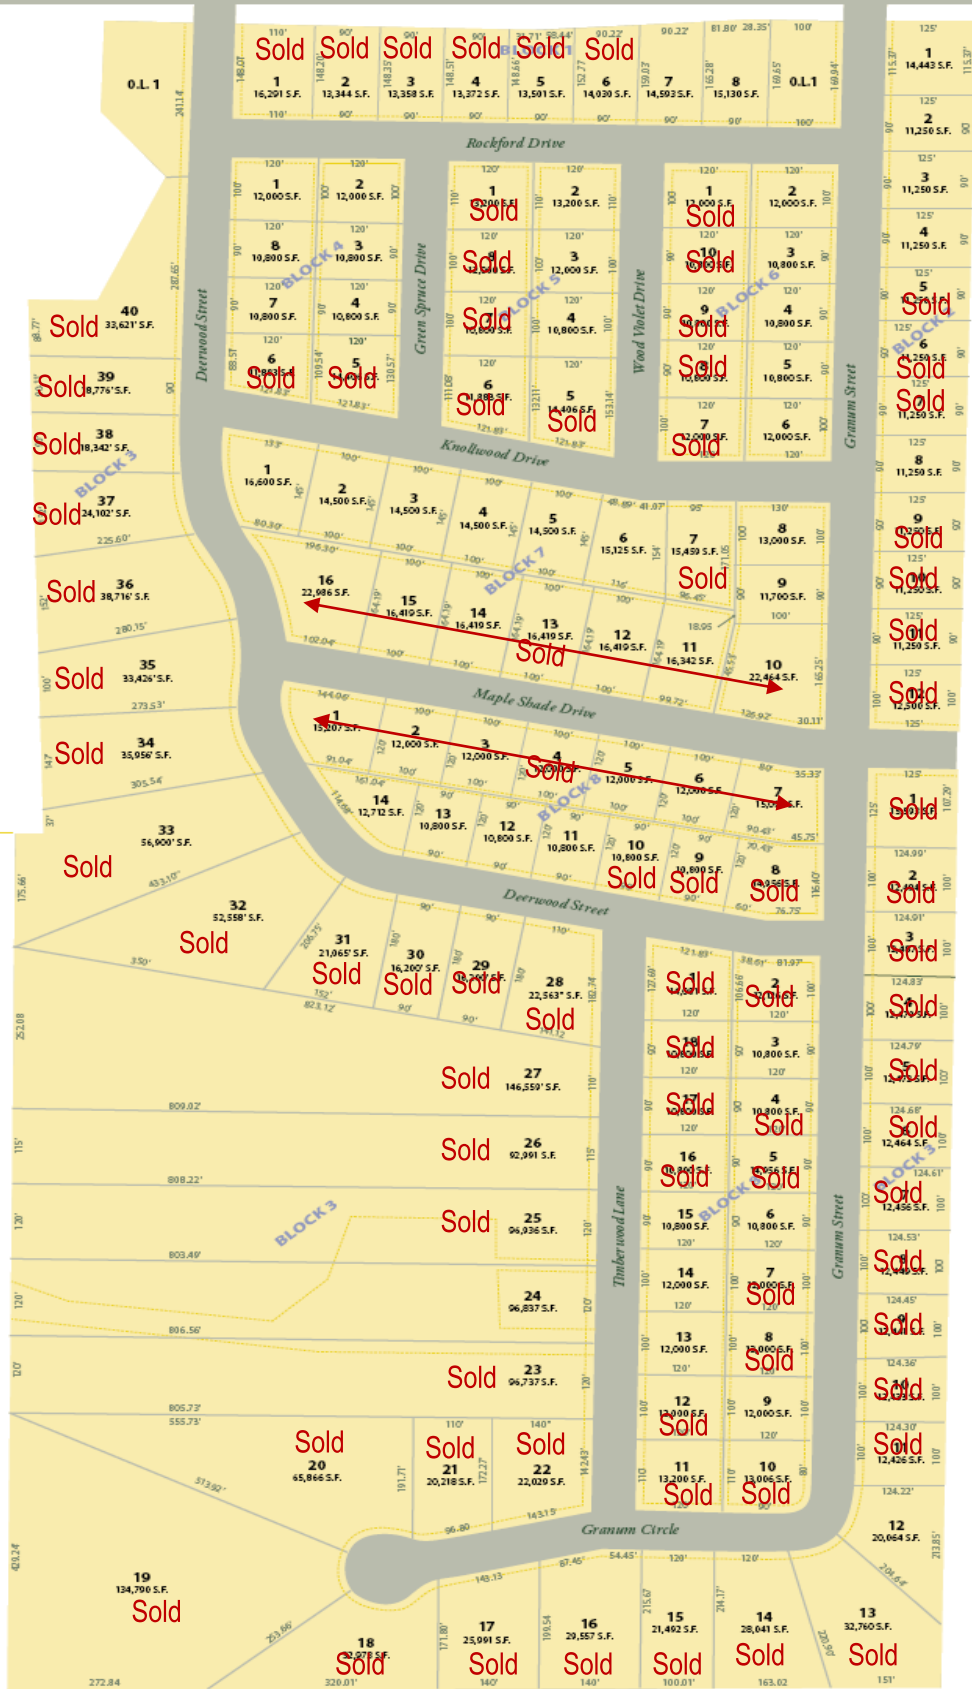

# DEERWOOD PARK

E • S • T • A • T • E • S

← to Holmen

County Highway D

HOLMEN SCHOOL DISTRICT

VILLAGE OF HOLMEN

HOLMEN PARK Zoned Institutional

Not responsible for typographical errors.